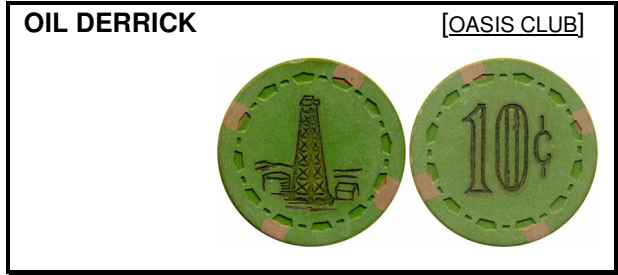

SMLKEY

LRGCRN

CLOVER LEAF [GARDENA CLUB, THE]

HORSEHEAD [LUCKY MAN]

U.S.P.C.C. SENT TO JACKSON, CA 1925

U.S.P.C.C. SENT TO SAN DIEGO, CA 1931

[KENO GOOSE]

C & S
10¢ ORG
50¢ RED

PINWHEEL [LOUVRE CLUB]

RAM HEAD [LEAD RAM CARD ROOM]

SAILBOAT [ALAMEDA YACHT CLUB]

SHIELD [CLUB CASA del MAR]

'CCDM'

SIESTA [BOGUS & PETERSON]

STAR [UNIQUE SPOT]

STAR [H A D]