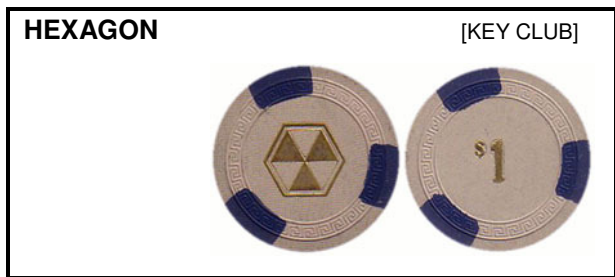

AIRPLANE [AIRPORT CLUB]

ANCHOR [PETALUMA QUEEN]

ARROWHEAD [OAK'S CLUB]

BICYCLE BUDDY BLAKE

BUILDING [CIRCLE HOTEL]

CLOVER LEAF [NORMANDIE CLUB]

CLOVER LEAF [CLOVER CLUB]

SMLKEY

SMLKEY

LRGCRN

CLOVER LEAF [GARDENA CLUB, THE]

HORSEHEAD [LUCKY MAN]

U.S.P.C.C. SENT TO JACKSON, CA 1925

U.S.P.C.C. SENT TO SAN DIEGO, CA 1931

[KENO GOOSE]

C & S
10¢ ORG
50¢ RED

PINWHEEL [LOUVRE CLUB]

RAM HEAD [LEAD RAM CARD ROOM]

SAILBOAT [ALAMEDA YACHT CLUB]

SHIELD [CLUB CASA del MAR]

'CCDM'

SIESTA [BOGUS & PETERSON]

STAR [UNIQUE SPOT]

STAR [H A D]