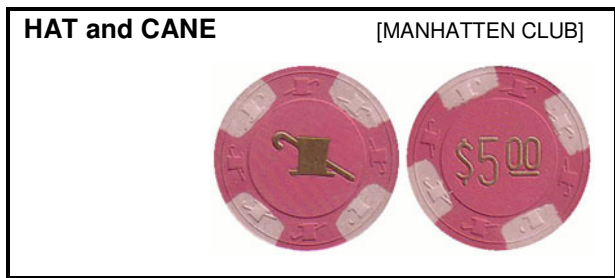

SMLKEY

LRGCRN

CLOVER LEAF [GARDENA CLUB, THE]

HORSEHEAD [LUCKY MAN]

U.S.P.C.C. SENT TO JACKSON, CA 1925

U.S.P.C.C. SENT TO SAN DIEGO, CA 1931

[KENO GOOSE]

C & S
10¢ ORG
50¢ RED

PINWHEEL [LOUVRE CLUB]

RAM HEAD [LEAD RAM CARD ROOM]

SAILBOAT [ALAMEDA YACHT CLUB]

SHIELD [CLUB CASA del MAR]

'CCDM'

SIESTA [BOGUS & PETERSON]

STAR [UNIQUE SPOT]

STAR [H A D]