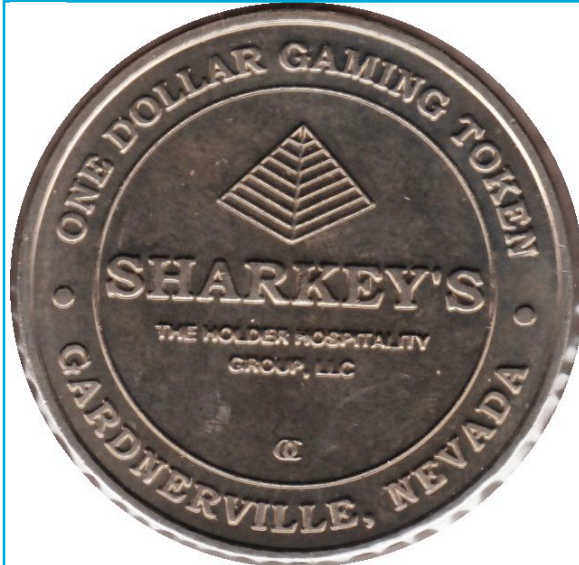

Notes

Reference No NV0193w

Nugget Casino - Sharkey's

Gardnerville

NV

Face	$1.00
Year	1979
Mint	NC MINT
Edge	P
Align	M
Material	SS
Rotation	
Route Co.	

**Help
Need Scans
and other data**

Notes

Reference No NV0194

Nugget Casino - Sharkey's

Gardnerville

NV

Face	$1.00
Year	(2002)
Mint	OC
Edge	P
Align	C
Material	CN
Rotation	
Route Co.